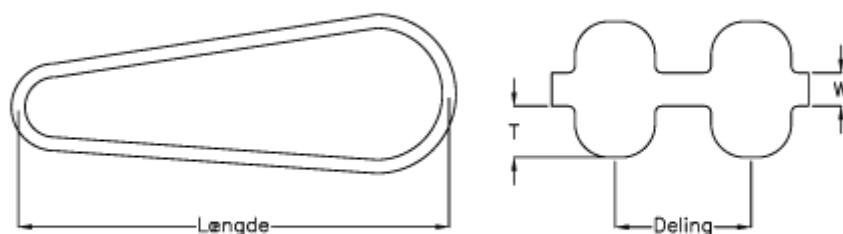

Data Sheet

Article number: 602923250166

Description: Gates Timing belt Twinpower TP GT2 3850 14MGT 55

Measures

Height T mm	= 3.40
Height W mm	= 1.372
Length	= 3850.0
Number of teeth	= 275
Pitch	= 8
Type	= HTD 3850 14MGT 55
Width	= 55